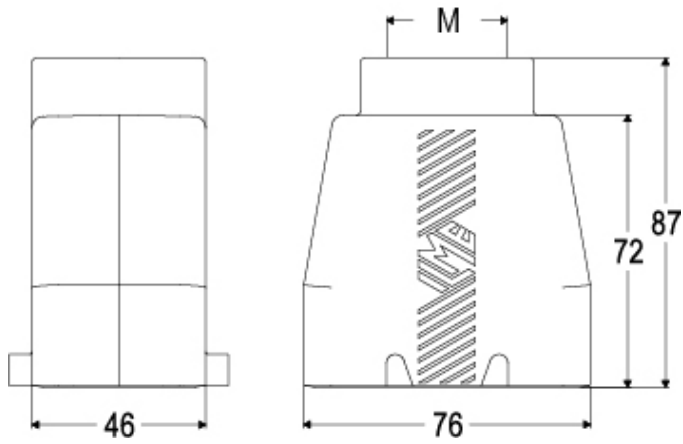

Part number

TMAV 10.25

Hood, T-TYPE series, with 4 pegs, M25 top cable entry, size "57.27"

Product description		Material properties	
Product type	Hood	Main material	Polypropylene (PP)
Series	T-TYPE	Colour	RAL 7012 grey
Closing type	With 4 pegs	RoHs conformity	Compliant
Size	Size 57.27	China RoHs - EFUP	E
Cable entry	Top cable entry M25	REACH SVHC substances	No
Technical data		Approvals / Standards	
IP degree of protection	IP65	UL	ECBT2
Further technical details		cUL	ECBT8
Further technical details		General ordering information	
Weight	117,00 g	EAN13 code	8015747168755
Operating temperature range (min, max)	-40°C ... +90°C	eCl@ss 8.1	27440202
		ETIM 7.0	EC000437
		Packaging Information	
		Packaging length	270,00 mm
		Packaging height	210,00 mm
		Packaging width	165,00 mm
		Packaging weight	2,44 kg
		Packaging volume	9,36 dm ³
		Packaging description	Carton box
		Packaging quantity	20 Pcs
		Packaging EAN code	8015747171281
		Sub-packaging weight	0,61 kg
		Sub-packaging description	Plastic packaging
		Sub-packaging quantity	5 Pcs
		Sub-packaging EAN barcode	8015747171298

Part number

TMAV 10.25

Catalogue drawings

Notes