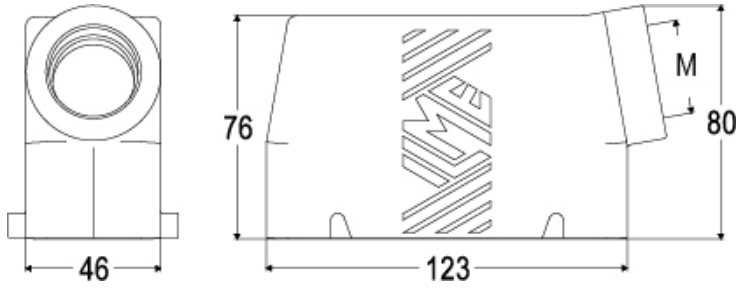

Part number

TMAO 24.40

Catalogue drawings

Notes