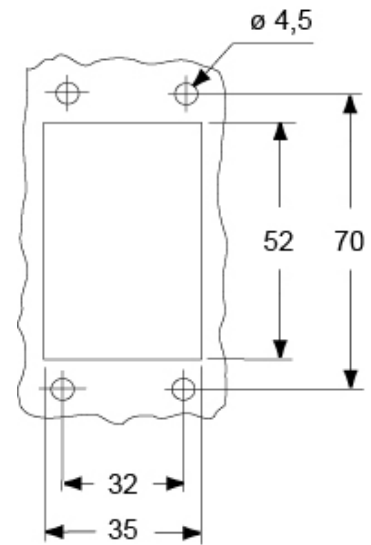

# THIH 06 L

Bulkhead mounting housing, T-TYPE /H series,  
with 1 lever, size "44.27"

Product description		Material properties	
<b>Product type</b>	Bulkhead mounting housing	<b>Main material</b>	Polypropylene (PP)
<b>Series</b>	T-TYPE /H	<b>Other materials</b>	Lever: Polypropylene (PP), metal-detectable Gasket: HNBR
<b>Closing type</b>	With 1 lever	<b>Colour</b>	RAL 7012 grey, RAL 5005 blue
<b>Size</b>	Size 44.27	<b>RoHS conformity</b>	Compliant
<b>Cable entry</b>	Without cable entry	<b>China RoHS - EFUP</b>	E
Technical data		<b>REACH SVHC substances</b>	No
<b>IP degree of protection</b>	IP66 / IP69	General ordering information	
Further technical details		<b>EAN13 code</b>	8015747209755
<b>Weight</b>	50,50 g	<b>eCl@ss 8.1</b>	27440202
<b>Operating temperature range (min, max)</b>	-40°C ... +70°C	<b>ETIM 7.0</b>	EC000437
		Packaging Information	
		<b>Packaging length</b>	260,00 mm
		<b>Packaging height</b>	190,00 mm
		<b>Packaging width</b>	220,00 mm
		<b>Packaging weight</b>	2,37 kg
		<b>Packaging volume</b>	10,87 dm <sup>3</sup>
		<b>Packaging description</b>	Carton box
		<b>Packaging quantity</b>	40 Pcs
		<b>Packaging EAN code</b>	8015747209793
		<b>Sub-packaging weight</b>	0,30 kg
		<b>Sub-packaging description</b>	Plastic packaging
		<b>Sub-packaging quantity</b>	5 Pcs
		<b>Sub-packaging EAN barcode</b>	8015747209809

Part number

# THIH 06 L

Catalogue drawings

Catalogue drawings

---

Notes