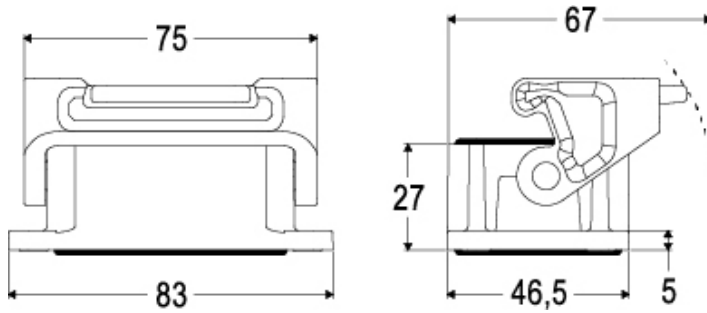

Part number

THIH 06 L

Catalogue drawings