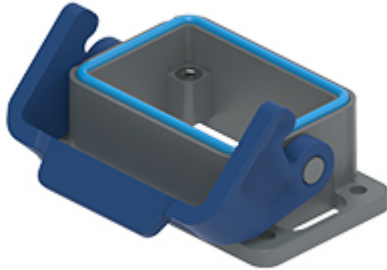

# THIH 06 L

Bulkhead mounting housing, T-TYPE /H series,  
with 1 lever, size "44.27"

Product description		Material properties	
<b>Product type</b>	Bulkhead mounting housing	<b>Main material</b>	Polypropylene (PP)
<b>Series</b>	T-TYPE /H	<b>Other materials</b>	Lever: Polypropylene (PP), metal-detectable Gasket: HNBR
<b>Closing type</b>	With 1 lever	<b>Colour</b>	RAL 7012 grey, RAL 5005 blue
<b>Size</b>	Size 44.27	<b>RoHS conformity</b>	Compliant
<b>Cable entry</b>	Without cable entry	<b>China RoHS - EFUP</b>	E
Technical data		<b>REACH SVHC substances</b>	No
<b>IP degree of protection</b>	IP66 / IP69	General ordering information	
Further technical details		<b>EAN13 code</b>	8015747209755
<b>Weight</b>	50,50 g	<b>eCl@ss 8.1</b>	27440202
<b>Operating temperature range (min, max)</b>	-40°C ... +70°C	<b>ETIM 7.0</b>	EC000437
		Packaging Information	
		<b>Packaging length</b>	260,00 mm
		<b>Packaging height</b>	190,00 mm
		<b>Packaging width</b>	220,00 mm
		<b>Packaging weight</b>	2,37 kg
		<b>Packaging volume</b>	10,87 dm <sup>3</sup>
		<b>Packaging description</b>	Carton box
		<b>Packaging quantity</b>	40 Pcs
		<b>Packaging EAN code</b>	8015747209793
		<b>Sub-packaging weight</b>	0,30 kg
		<b>Sub-packaging description</b>	Plastic packaging
		<b>Sub-packaging quantity</b>	5 Pcs
		<b>Sub-packaging EAN barcode</b>	8015747209809