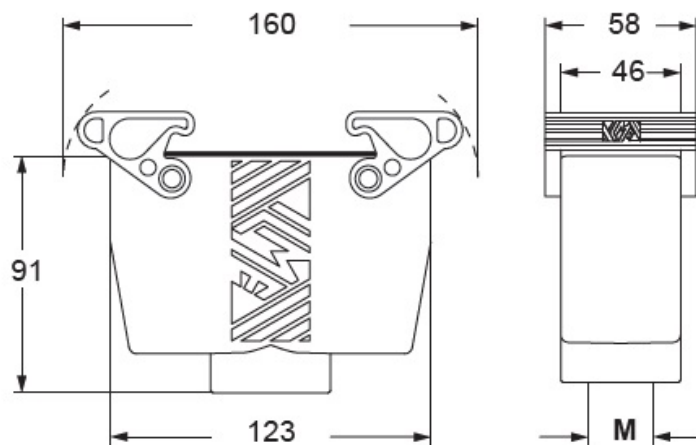

Part number

TAVH 24 G40

Hood, T-TYPE /H series, with 2 levers, M40 top cable entry, size "104.27"

Product description

Product type	Hood
Series	T-TYPE /H
Closing type	With 2 levers
Size	Size 104.27
Cable entry	Top cable entry M40

Technical data

IP degree of protection IP66 / IP69

Further technical details

Weight	170,00 g
Operating temperature range (min, max)	-40°C ... +70°C

Material properties

Main material	Polypropylene (PP)
Other materials	Lever: Polypropylene (PP), metal-detectable Gasket: HNBR
Colour	RAL 7012 grey, RAL 5005 blue
RoHs conformity	Compliant
China RoHs - EFUP	E
REACH SVHC substances	No

General ordering information

EAN13 code	8015747149884
eCl@ss 8.1	27440202
ETIM 7.0	EC000437

Packaging Information

Packaging weight	3,46 kg
Packaging description	Carton box
Packaging quantity	20 Pcs
Packaging EAN code	8015747260893
Sub-packaging weight	0,87 kg
Sub-packaging description	Plastic packaging
Sub-packaging quantity	5 Pcs
Sub-packaging EAN barcode	8015747153041

Part number

TAVH 24 G40

Catalogue drawings

Notes