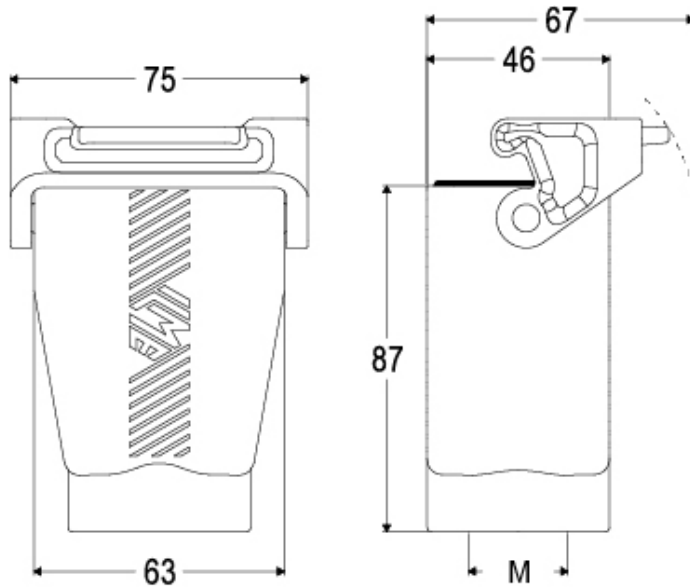

Part number

TAVH 06 LG25

Catalogue drawings

Notes