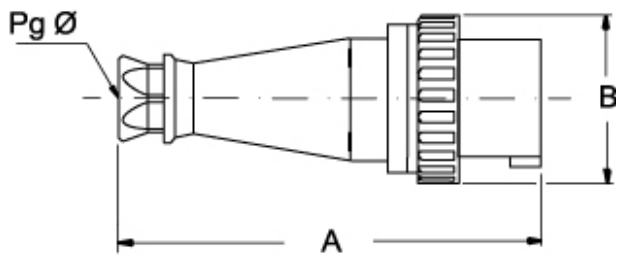

Part number

PEW 6393 SV

Catalogue drawings

(63 / 125A) PEW ... SV

PEW ... SV	A	B	Pg Ø
63A 2P+⊕	264,5	112	36
3P+⊕	264,5	112	36
3P+N+⊕	264,5	112	36
125A 2P+⊕	310	130	2" gas
3P+⊕	310	130	2" gas
3P+N+⊕	310	130	2" gas

Notes