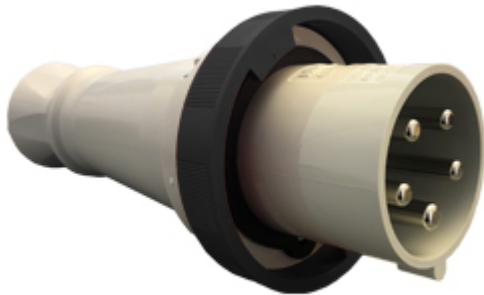

# PEW 6375 SV

Mobile plug, PLUSO series, 3 poles + N + PE, 7 h (black), 63 A, 277/480 ÷ 288/500 V, straight

#### Product description

<b>Product type</b>	Plug Mobile
<b>Series</b>	PEW...SV, PLUSO
<b>N. of poles</b>	3 poles + N + 
<b>Clock position</b>	7
<b>Specification</b>	Straight