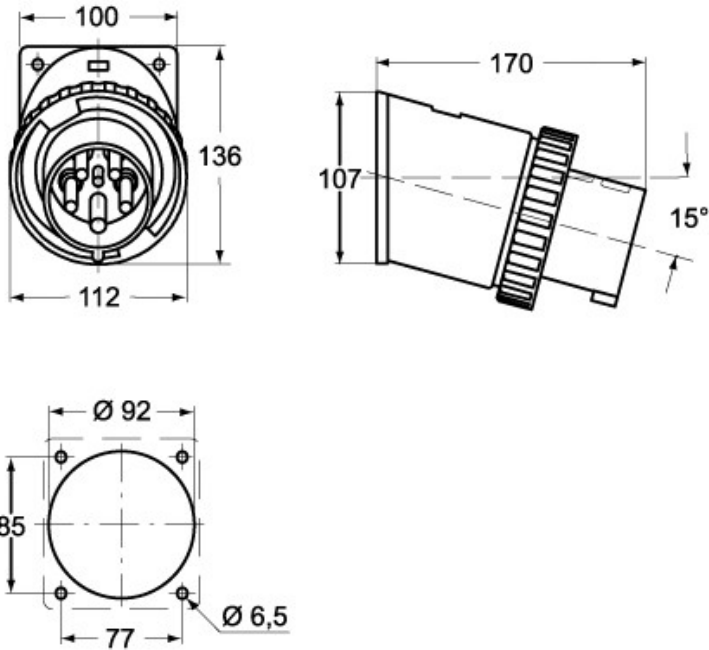

Part number

PEW 6375 SI

Catalogue drawings

Notes