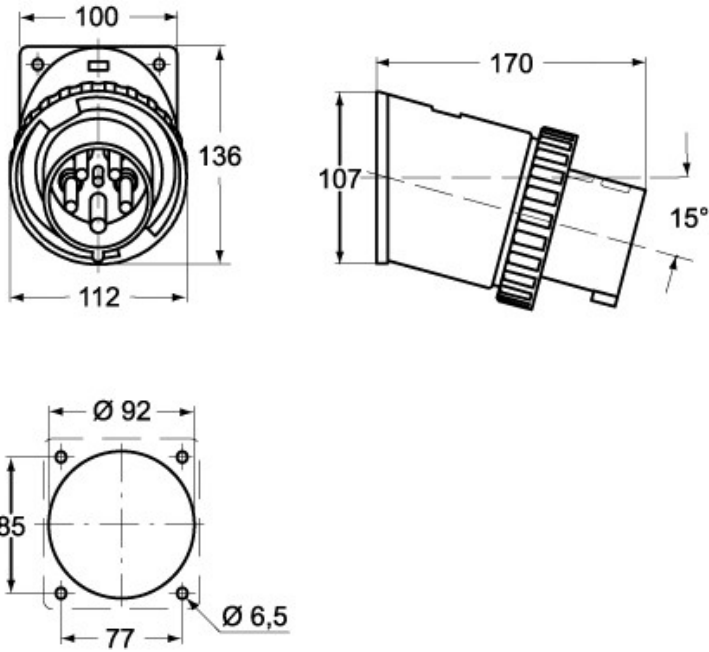

Part number

PEW 6374 SI

Catalogue drawings

Notes