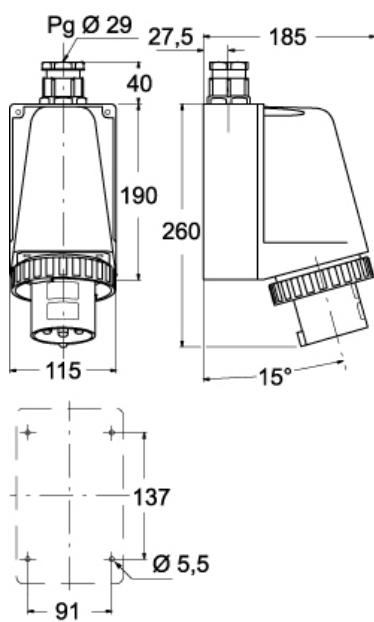

Part number

PEW 6373 SM

Wall-mounting plug, PLUSO series, 2 poles + PE, 7 h (black), 63 A, 480 ÷ 500 V

Product description

Product type	Plug Wall-mounting
Series	PEW...SM, PLUSO
N. of poles	2 poles + 
Clock position	7

Technical data

Current	63 A
Voltage	480 ÷ 500 V
IP degree of protection	IP67

Further technical details

Operating temperature range (min, max)	-25°C ... +40°C
---	-----------------

Material properties

Colour	RAL 7035 grey, RAL 9005 black
---------------	-------------------------------

PEW 6373 SM

Catalogue drawings

(63A) PEW ... SM

(125A) PEW ... SM

Notes