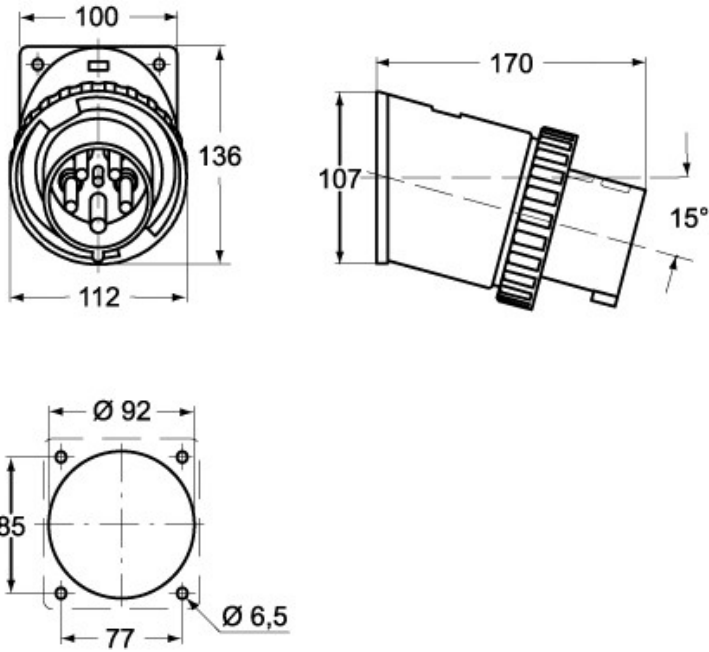

Part number

PEW 6365 SI

Flush-mounting plug, PLUSO series, 3 poles + N + PE, 6 h (red), 63 A, 380 ÷ 415 V

Product description		Material properties	
Product type	Plug Flush-mounting	Colour	RAL 7035 grey, RAL 3000 red
Series	PEW...SI, PLUSO	RoHs conformity	Compliant with exemption 6(c): copper alloy containing up to 4% lead by weight
Connection type	Screw terminal connection	China RoHs - EFUP	50
N. of poles	3 poles + N + 	REACH SVHC substances	Yes Lead
Clock position	6	SCIP number	Ca7de37f-add8-4b77-9861-279c94903ade
Technical data		Approvals / Standards	
Current	63 A	Reference standard	EN 60309-1 and -2
Voltage	380 ÷ 415 V	General ordering information	
IP degree of protection	IP67	EAN13 code	8015747077699
Further technical details		Packaging Information	
Weight	737,00 g	Packaging length	255,00 mm
Operating temperature range (min, max)	-25°C ... +40°C	Packaging height	195,00 mm
		Packaging width	245,00 mm
		Packaging weight	3,20 kg
		Packaging volume	12,18 dm ³
		Packaging description	Carton box
		Packaging quantity	4 Pcs
		Packaging EAN code	8015747077705

Part number

PEW 6365 SI

Catalogue drawings

Notes