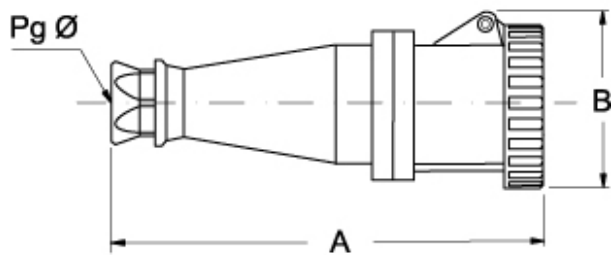

Part number

PEW 6364 PV

Catalogue drawings

(63 / 125A) PEW ... PV

PEW ... PV		A	B	Pg Ø
63A	2P+⊕	277	108,5	36
	3P+⊕	277	108,5	36
	3P+N+⊕	277	108,5	36
125A	2P+⊕	324	120,5	2" gas
	3P+⊕	324	120,5	2" gas
	3P+N+⊕	324	120,5	2" gas

Notes