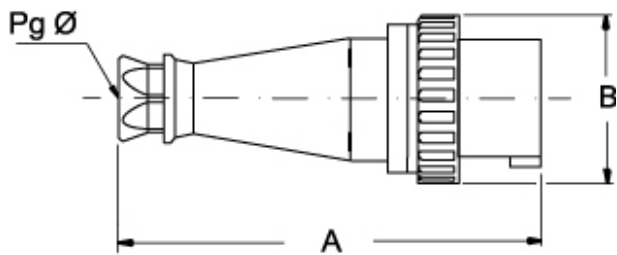

Part number

PEW 6355 SV

Mobile plug, PLUSO series, 3 poles + N + PE, 5 h (black), 63 A, 347/600 ÷ 400/690 V, straight

Product description		Material properties	
Product type	Plug Mobile	Colour	RAL 7035 grey, RAL 9005 black
Series	PEW...SV, PLUSO	RoHs conformity	Compliant with exemption 6(c): copper alloy containing up to 4% lead by weight
N. of poles	3 poles + N + 	China RoHs - EFUP	50
Clock position	5	REACH SVHC substances	Yes Lead
Specification	Straight	SCIP number	Ca7de37f-add8-4b77-9861-279c94903ade
Technical data		Approvals / Standards	
Current	63 A	Reference standard	EN 60309-1 and -2
Voltage	347/600 ÷ 400/690 V	General ordering information	
IP degree of protection	IP67	EAN13 code	8015747077286
Further technical details		Packaging Information	
Weight	768,00 g	Packaging weight	1,73 kg
Operating temperature range (min, max)	-25°C ... +40°C	Packaging volume	6,61 dm ³
		Packaging description	Carton box
		Packaging quantity	2 Pcs
		Packaging EAN code	8015747077293

Part number

PEW 6355 SV

Catalogue drawings

(63 / 125A) PEW ... SV

PEW ... SV	A	B	Pg Ø
63A 2P+⊕	264,5	112	36
3P+⊕	264,5	112	36
3P+N+⊕	264,5	112	36
125A 2P+⊕	310	130	2" gas
3P+⊕	310	130	2" gas
3P+N+⊕	310	130	2" gas