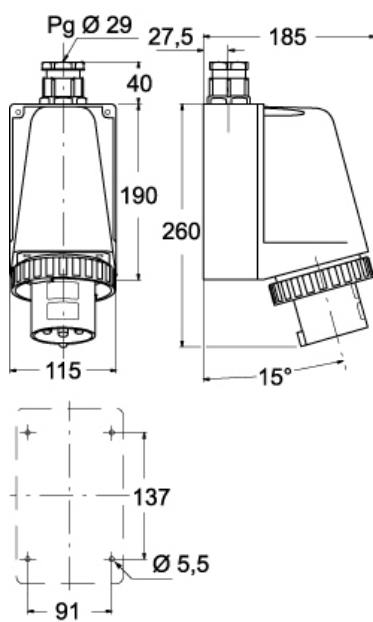

Part number

PEW 6355 SM

Wall-mounting plug, PLUSO series, 3 poles + N + PE, 5 h (black), 63 A, 347/600 ÷ 400/690 V

Product description

Product type	Plug Wall-mounting
Series	PEW...SM, PLUSO
N. of poles	3 poles + N + 
Clock position	5

General ordering information

EAN13 code	8015747158374
-------------------	---------------

Part number

PEW 6355 SM

Catalogue drawings

(63A) PEW ... SM

(125A) PEW ... SM

Notes