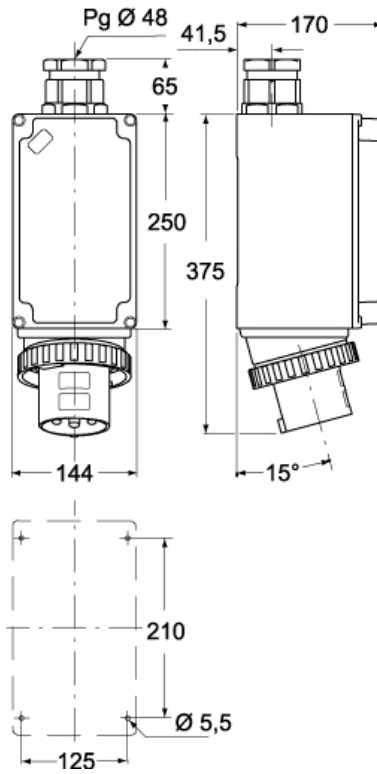

Part number

PEW 6354 SM

Wall-mounting plug, PLUSO series, 3 poles + PE, 5 h (black), 63 A, 600 ÷ 690 V

Product description

Product type	Plug Wall-mounting
Series	PEW...SM, PLUSO
N. of poles	3 poles + 
Clock position	5

Technical data

Current	63 A
Voltage	600 ÷ 690 V
IP degree of protection	IP67

Further technical details

Operating temperature range (min, max)	-25°C ... +40°C
---	-----------------

Material properties

Colour	RAL 7035 grey, RAL 9005 black
---------------	-------------------------------

PEW 6354 SM

Catalogue drawings

(63A) PEW ... SM

(125A) PEW ... SM

Notes