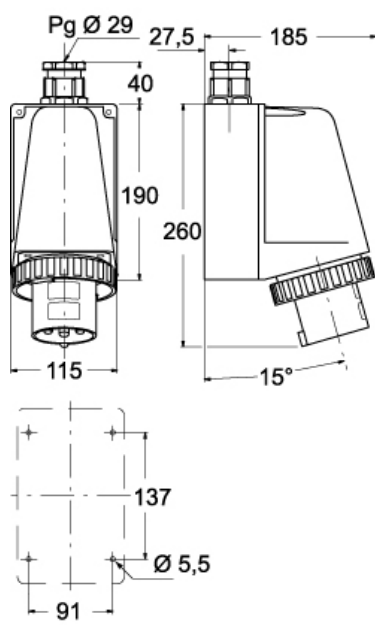

Part number

PEW 6354 SM

Wall-mounting plug, PLUSO series, 3 poles + PE, 5 h (black), 63 A, 600 ÷ 690 V

Product description

Product type	Plug Wall-mounting
Series	PEW...SM, PLUSO
N. of poles	3 poles + 
Clock position	5

Technical data

Current	63 A
Voltage	600 ÷ 690 V
IP degree of protection	IP67

Further technical details

Operating temperature range (min, max)	-25°C ... +40°C
---	-----------------

Material properties

Colour	RAL 7035 grey, RAL 9005 black
---------------	-------------------------------

PEW 6354 SM

Catalogue drawings

(63A) PEW ... SM

(125A) PEW ... SM

Notes