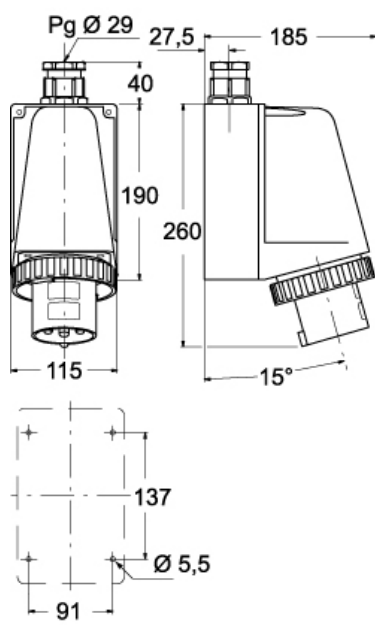

Part number

PEW 6333 SM

Wall-mounting plug, PLUSO series, 2 poles + PE, 3 h (white), 63 A, 50 ÷ 250 V

Product description

Product type	Plug Wall-mounting
Series	PEW...SM, PLUSO
N. of poles	2 poles + 
Clock position	3

Technical data

Current	63 A
Voltage	> 50 ÷ 250 V
IP degree of protection	IP67

Further technical details

Operating temperature range (min, max)	-25°C ... +40°C
---	-----------------

Material properties

Colour	RAL 7035 grey, RAL 9010 white
---------------	-------------------------------

PEW 6333 SM

Catalogue drawings

(63A) PEW ... SM

(125A) PEW ... SM

Notes