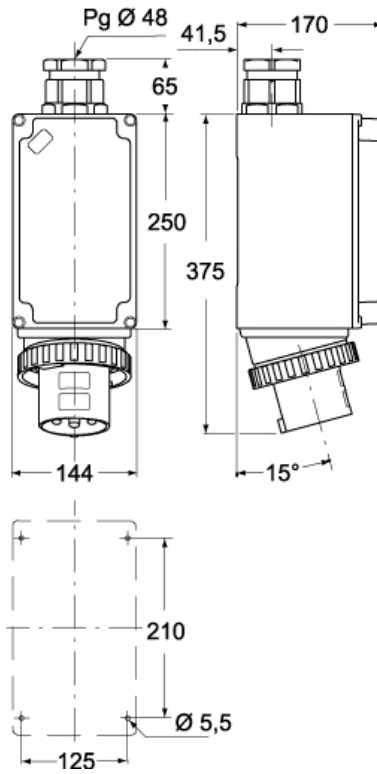

Part number

PEW 6333 SM

Wall-mounting plug, PLUSO series, 2 poles + PE, 3 h (white), 63 A, 50 ÷ 250 V

Product description

Product type	Plug Wall-mounting
Series	PEW...SM, PLUSO
N. of poles	2 poles + 
Clock position	3

Technical data

Current	63 A
Voltage	> 50 ÷ 250 V
IP degree of protection	IP67

Further technical details

Operating temperature range (min, max)	-25°C ... +40°C
---	-----------------

Material properties

Colour	RAL 7035 grey, RAL 9010 white
---------------	-------------------------------

PEW 6333 SM

Catalogue drawings

(63A) PEW ... SM

(125A) PEW ... SM

Notes