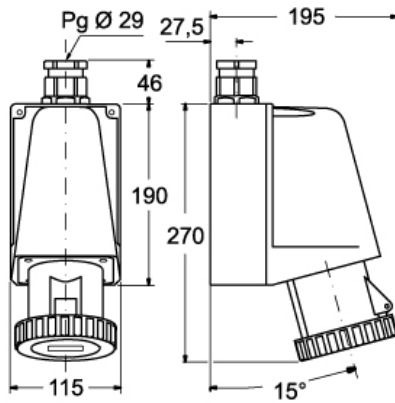

Part number

PEW 12593 PP

Catalogue drawings

(63A) PEW ... PP