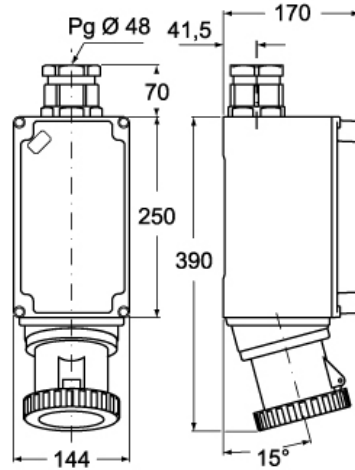

#### Further technical details

<b>Weight</b>	3.732,00 g
<b>Operating temperature range (min, max)</b>	-25°C ... +40°C

# PEW 12593 PP

Catalogue drawings

(63A) PEW ... PP

(125A) PEW ... PP

Notes