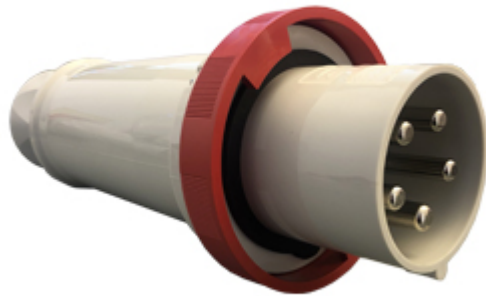

Part number

PEW 12565 SV

Mobile plug, PLUSO series, 3 poles + N + PE, 6 h (red), 125 A, 380 ÷ 415 V, straight

Product description

Product type	Plug Mobile
Series	PEW...SV, PLUSO
Connection type	Screw terminal connection
N. of poles	3 poles + N + 
Clock position	6
Specification	Straight

Technical data

Current	125 A
Voltage	380 ÷ 415 V
IP degree of protection	IP67

Further technical details

Weight	1.785,00 g
Operating temperature range (min, max)	-25°C ... +40°C

Material properties

Colour	RAL 7035 grey, RAL 3000 red
RoHs conformity	Compliant with exemption 6(c): copper alloy containing up to 4% lead by weight
China RoHs - EFUP	50
REACH SVHC substances	Yes Lead
SCIP number	Ca7de37f-add8-4b77-9861-279c94903ade