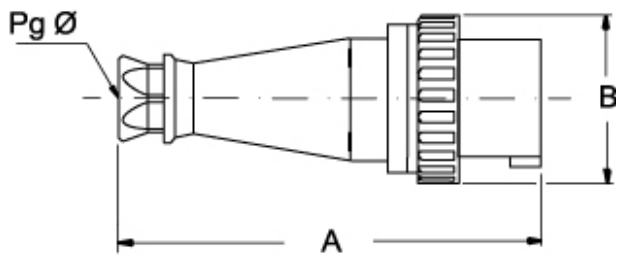

Part number

PEW 12565 SV

Catalogue drawings

(63 / 125A) PEW ... SV

PEW ... SV	A	B	Pg Ø
63A 2P+⊕	264,5	112	36
3P+⊕	264,5	112	36
3P+N+⊕	264,5	112	36
125A 2P+⊕	310	130	2" gas
3P+⊕	310	130	2" gas
3P+N+⊕	310	130	2" gas

Notes