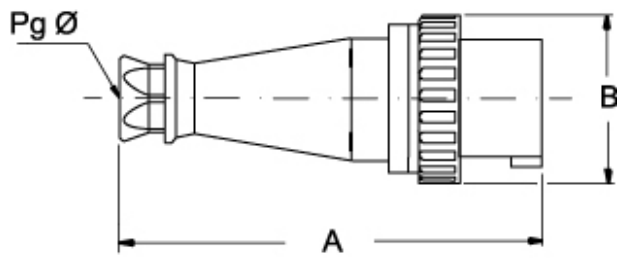

Part number

PEW 12544 SV

Catalogue drawings

(63 / 125A) PEW ... SV

PEW ... SV	A	B	Pg Ø
63A 2P+⊕	264,5	112	36
3P+⊕	264,5	112	36
3P+N+⊕	264,5	112	36
125A 2P+⊕	310	130	2" gas
3P+⊕	310	130	2" gas
3P+N+⊕	310	130	2" gas

Notes