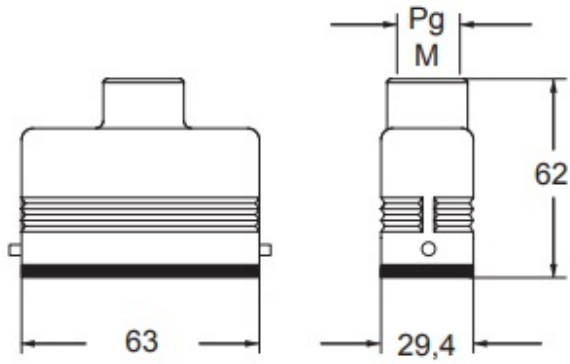

Part number

MZVE 15 L20

Catalogue drawings

Notes