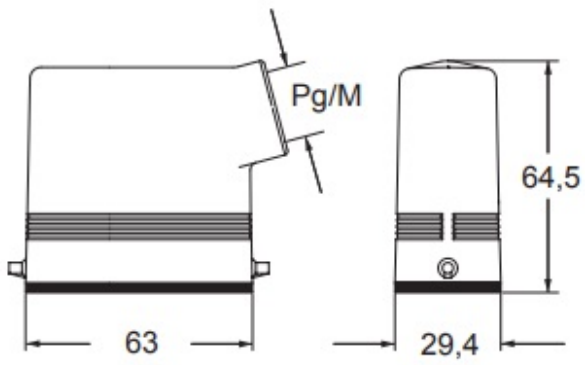

Part number

MZOE 15 L25

Catalogue drawings

Notes