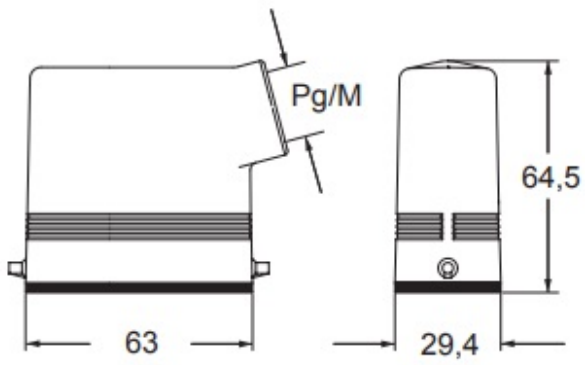

Part number

MZOE 15 L20

Catalogue drawings

Notes