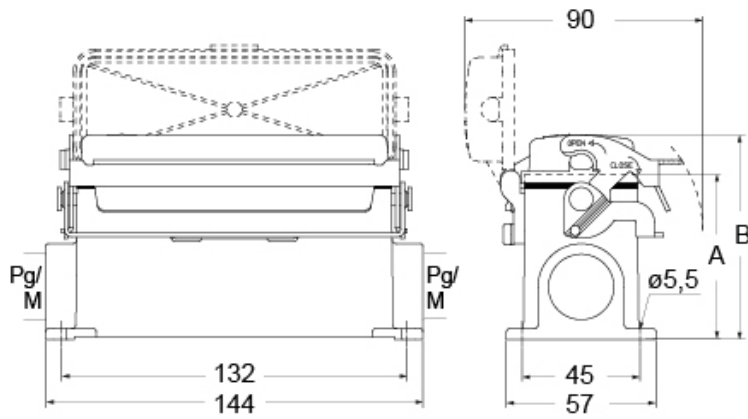

Part number

MVP 24 LSP25

Catalogue drawings

part No.	A	B
CVP / MVP 24 LSP	63	78
CVAP / MVAP 24 LSP	81	96

Notes