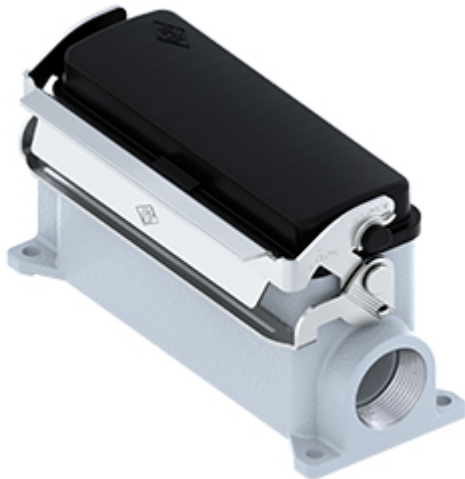

Part number

# MVP 24 LSP25

Surface mounting housing, V-TYPE series, with 1 lever, M25 cable entry, size "104.27", with SIMPLEX self-closing cover

Product description	
<b>Product type</b>	Surface mounting housing
<b>Series</b>	V-TYPE
<b>Closing type</b>	With 1 lever
<b>Size</b>	Size 104.27
<b>Cable entry</b>	With cable entry M25
<b>Specification</b>	With SIMPLEX self-closing cover
Technical data	
<b>IP degree of protection</b>	IP65
Further technical details	
<b>Weight</b>	436,00 g
<b>Operating temperature range (min, max)</b>	-40°C...+125°C

Material properties	
<b>Other materials</b>	Lever: Stainless steel Gasket: NBR
<b>Colour</b>	RAL 7040 grey
<b>RoHs conformity</b>	Compliant
<b>China RoHs - EFUP</b>	E
<b>REACH SVHC substances</b>	No
Approvals / Standards	
<b>Certifications</b>	DNV, BV
<b>UL</b>	ECBT2
<b>cUL</b>	ECBT8
General ordering information	
<b>EAN13 code</b>	8015747229418
<b>eCl@ss 8.1</b>	27440202
<b>ETIM 7.0</b>	EC000437
Packaging Information	
<b>Packaging weight</b>	4,37 kg
<b>Packaging volume</b>	17,10 dm <sup>3</sup>
<b>Packaging description</b>	Carton box
<b>Packaging quantity</b>	10 Pcs
<b>Packaging EAN code</b>	8015747229548
<b>Sub-packaging weight</b>	2,19 kg
<b>Sub-packaging description</b>	Plastic packaging
<b>Sub-packaging quantity</b>	5 Pcs
<b>Sub-packaging EAN barcode</b>	8015747229555