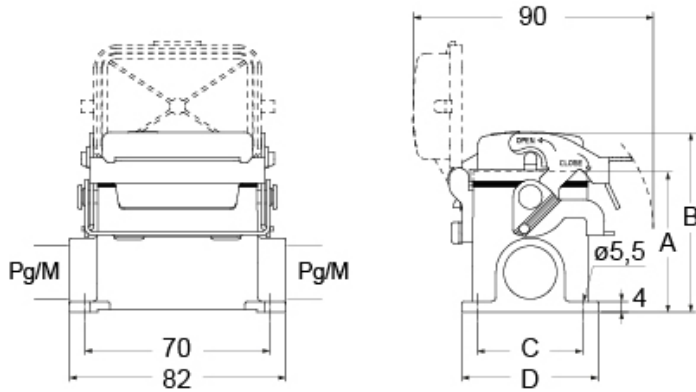

Part number

MVP 06 LSP20

Surface mounting housing, V-TYPE series, with 1 lever, M20 cable entry, size "44.27", with SIMPLEX self-closing cover

Product description	
Product type	Surface mounting housing
Series	V-TYPE
Closing type	With 1 lever
Size	Size 44.27
Cable entry	With cable entry M20
Specification	With SIMPLEX self-closing cover
Technical data	
IP degree of protection	IP65
Further technical details	
Weight	253,00 g
Operating temperature range (min, max)	-40°C...+125°C

Material properties	
Other materials	Lever: Stainless steel Gasket: NBR
Colour	RAL 7040 grey
RoHs conformity	Compliant
China RoHs - EFUP	E
REACH SVHC substances	No
Approvals / Standards	
Certifications	DNV, BV
UL	ECBT2
cUL	ECBT8
General ordering information	
EAN13 code	8015747229388
eCl@ss 8.1	27440202
ETIM 7.0	EC000437
Packaging Information	
Packaging length	190,00 mm
Packaging height	125,00 mm
Packaging width	330,00 mm
Packaging weight	2,53 kg
Packaging volume	7,84 dm ³
Packaging description	Carton box
Packaging quantity	10 Pcs
Packaging EAN code	8015747229487
Sub-packaging weight	1,27 kg
Sub-packaging description	Plastic packaging
Sub-packaging quantity	5 Pcs
Sub-packaging EAN barcode	8015747229494

Part number

MVP 06 LSP20

Catalogue drawings

part No.	A	B	C	D
CVP / MVP 6 LSP	53	68	40	52
CVAP / MVAP 6 LSP	74	89	45	57

Notes