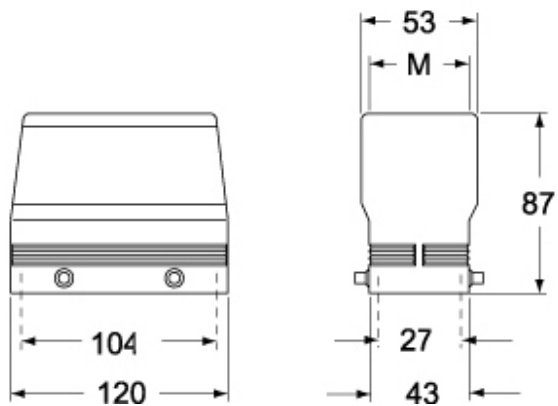

Part number

MQVE 24.40

Catalogue drawings

Notes