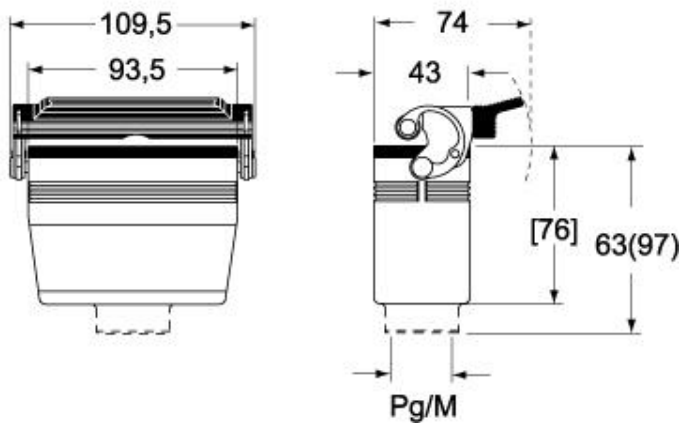

Technical data

IP degree of protection IP65 / IP66 / IP69

Further technical details

Weight	315,00 g
Operating temperature range (min, max)	-40°C...+125°C

Material properties

Colour	RAL 7040 grey
RoHs conformity	Compliant
China RoHs - EFUP	E
REACH SVHC substances	No

Approvals / Standards

Certifications	DNV, BV
UL	ECBT2
cUL	ECBT8

General ordering information

EAN13 code 8015747058049

Packaging Information

Sub-packaging weight	1,58 kg
Sub-packaging description	Plastic packaging
Sub-packaging quantity	5 Pcs
Sub-packaging EAN barcode	8015747107716

Part number

MMAV 06 LG32

Catalogue drawings

**CMO L (CMAO L) - MMO L [MMAO L]
CMV L [CMAV L] - MMV L (MMAV L)**

**CMV LG (CMAV LG) - MMV LG (MMAV LG)
[MMFV LG]**

Notes