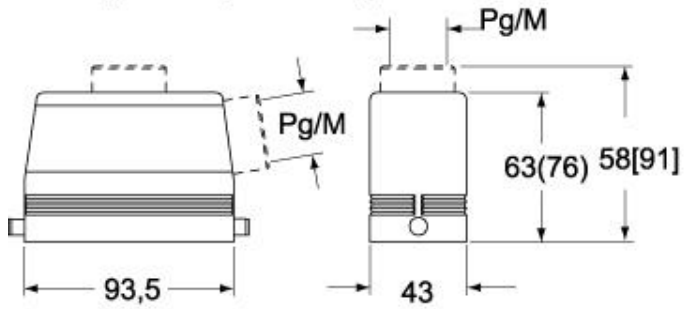

Part number

MMAV 06 LG32

Catalogue drawings

**CMO L (CMAO L) - MMO L [MMAO L]
CMV L [CMAV L] - MMV L (MMAV L)**