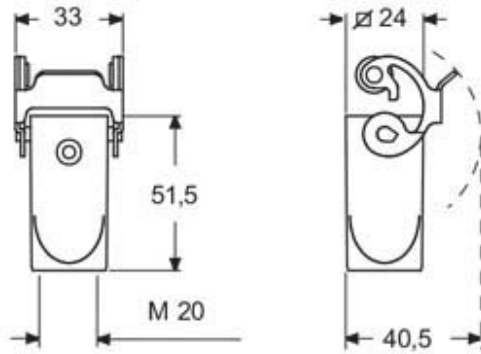

Part number

MKAXE VG20

Hood, E-Xtreme® C-TYPE series, with 1 lever, M20 top cable entry, size "21.21"

Product description		Material properties	
Product type	Hood	Main material	Zinc die-cast
Series	E-Xtreme® C-TYPE	Other materials	Lever: Stainless steel
Closing type	With 1 lever	Colour	RAL 7040 grey
Size	Size "21.21"	RoHs conformity	Compliant
Cable entry	Top cable entry M20	China RoHs - EFUP	E
Technical data		REACH SVHC substances	No
IP degree of protection	IP44 - IP66 / IP67 / IP69 with CKR 65 (D)	Approvals / Standards	
Further technical details		Certifications	DNV, BV
Operating temperature range (min, max)	-40°C...+125°C	UL	ECBT2
		cUL	ECBT8
		General ordering information	
		EAN13 code	8015747255080
		eCl@ss 8.1	27440202
		ETIM 7.0	EC000437
		Packaging Information	
		Sub-packaging length	185,00 mm
		Sub-packaging height	40,00 mm
		Sub-packaging width	155,00 mm
		Sub-packaging volume	1,15 dm ³
		Sub-packaging description	Carton box
		Sub-packaging quantity	10 Pcs
		Sub-packaging EAN barcode	8015747257305

Part number

MKAXE VG20

Catalogue drawings

Notes