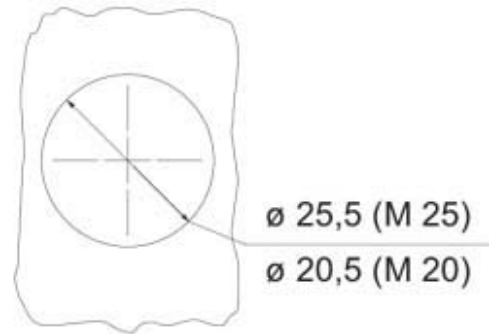

Catalogue drawings