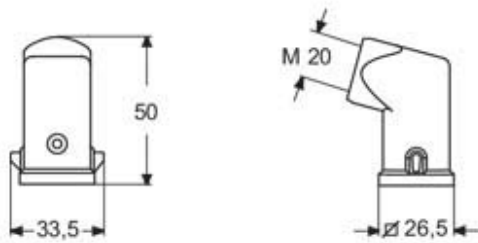

Part number

MKAE VA20

Catalogue drawings

Notes