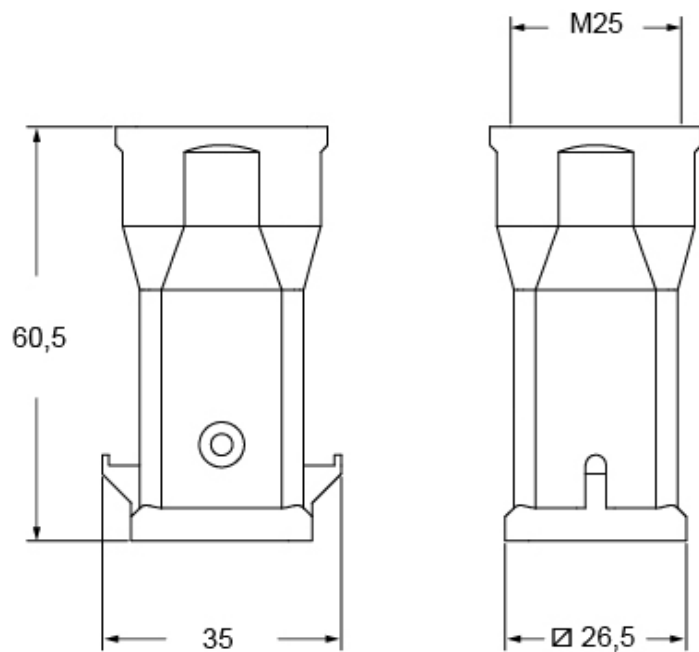

Part number

MK VN25

Hood, CK series, with 2 pegs, M25 top cable entry, size "21.21", black colour

Product description		Material properties	
Product type	Hood	Colour	RAL 9005 black
Series	CK	RoHs conformity	Compliant
Closing type	With 2 pegs	China RoHs - EFUP	E
Size	Size "21.21"	REACH SVHC substances	No
Cable entry	Top cable entry M25	Approvals / Standards	
Specification	Black colour	UL	ECBT2
Technical data		cUL	ECBT8
IP degree of protection	IP44 - IP66 / IP67 / IP69 with CKR 65 (D)	General ordering information	
Further technical details		EAN13 code	8015747263115
Weight	13,50 g	eCl@ss 8.1	27440202
Operating temperature range (min, max)	-40°C...+125°C	ETIM 7.0	EC000437
		Packaging Information	
		Packaging length	365,00 mm
		Packaging height	125,00 mm
		Packaging width	225,00 mm
		Packaging weight	2,05 kg
		Packaging volume	10,27 dm ³
		Packaging description	Carton box
		Packaging quantity	100 Pcs
		Packaging EAN code	8015747263122
		Sub-packaging weight	0,21 kg
		Sub-packaging description	Carton box
		Sub-packaging quantity	10 Pcs
		Sub-packaging EAN barcode	8015747263139

Part number

MK VN25

Catalogue drawings

Notes