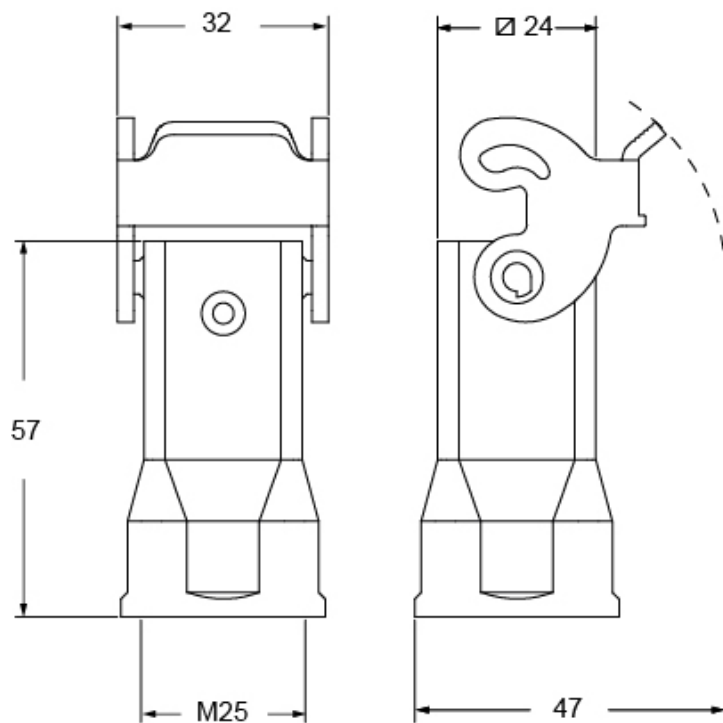

Part number

MK VG25

Catalogue drawings

Notes