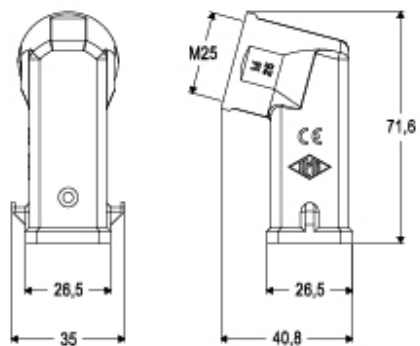

Part number

MK VAN25

Catalogue drawings

Notes