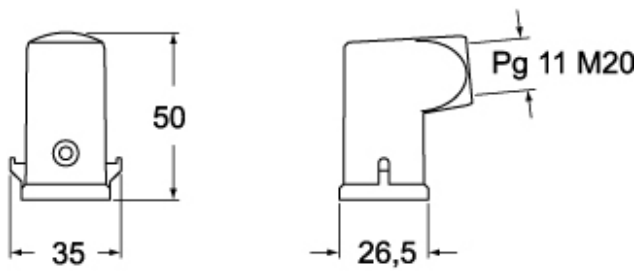

Part number

MK VA20

Hood, CK series, with 2 pegs, M20 side cable entry, size "21.21", white colour

Product description		Material properties	
Product type	Hood	Colour	RAL 7035 grey
Series	CK	RoHs conformity	Compliant
Closing type	With 2 pegs	China RoHs - EFUP	E
Size	Size "21.21"	REACH SVHC substances	No
Cable entry	Side cable entry M20	Approvals / Standards	
Specification	White colour	UL	ECBT2
Technical data		cUL	ECBT8
IP degree of protection	IP44 - IP66 / IP67 / IP69 with CKR 65 (D)	General ordering information	
Further technical details		EAN13 code	8015747056564
Weight	19,00 g	eCl@ss 8.1	27440202
Operating temperature range (min, max)	-40°C...+125°C	ETIM 7.0	EC000437
		Packaging Information	
		Packaging length	330,00 mm
		Packaging height	170,00 mm
		Packaging width	230,00 mm
		Packaging weight	2,00 kg
		Packaging volume	12,90 dm ³
		Packaging description	Carton box
		Packaging quantity	100 Pcs
		Packaging EAN code	8015747056571
		Sub-packaging weight	0,20 kg
		Sub-packaging description	Carton box
		Sub-packaging quantity	10 Pcs
		Sub-packaging EAN barcode	8015747056588

Part number

MK VA20

Catalogue drawings

CK V(N)S - MK V(N)

CK VA(N)S - MK VA(N)

CK VG(N)S - MK VG(N)

Notes