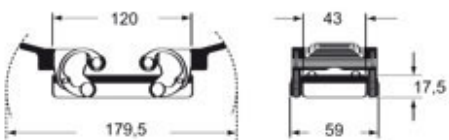

Part number

MHVW 24.25

Hood, W-TYPE series, with 4 pegs, M25 top cable entry, size "104.27"

Product description

Product type	Hood
Series	W-TYPE
Closing type	With 4 pegs
Size	Size 104.27
Cable entry	Top cable entry M25

Technical data

IP degree of protection IP65 / IP66 / IP69

Further technical details

Weight	180,00 g
Operating temperature range (min, max)	-40°C...+125°C

Material properties

Other materials	Gasket: FKM
Colour	RAL 9005 black
RoHs conformity	Compliant
China RoHs - EFUP	E
REACH SVHC substances	No

Part number

MHVW 24.25

Catalogue drawings

CHOW (CAOW) MHOW (MAOW)

CHVW (CAVW) MHVW (MAVW)

CHCW G

CHVW G MHVW G

Notes