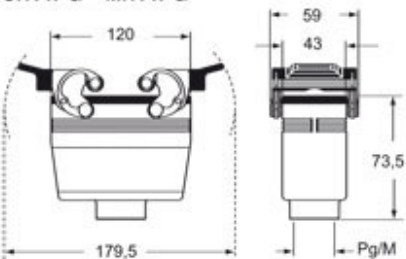

Part number

MHVW 24.25

Hood, W-TYPE series, with 4 pegs, M25 top cable entry, size "104.27"

Product description

Product type	Hood
Series	W-TYPE
Closing type	With 4 pegs
Size	Size 104.27
Cable entry	Top cable entry M25

Technical data

IP degree of protection IP65 / IP66 / IP69

Further technical details

Weight	180,00 g
Operating temperature range (min, max)	-40°C...+125°C

Material properties

Other materials	Gasket: FKM
Colour	RAL 9005 black
RoHs conformity	Compliant
China RoHs - EFUP	E
REACH SVHC substances	No

Part number

MHVW 24.25

Catalogue drawings

CHOW (CAOW) MHOW (MAOW)

CHVW (CAVW) MHVW (MAVW)

CHCW G

CHVW G MHVW G

Notes