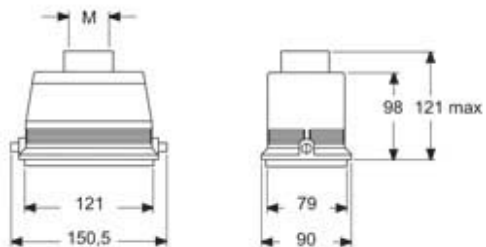

Part number

MHVE 48 L40

Catalogue drawings

Notes