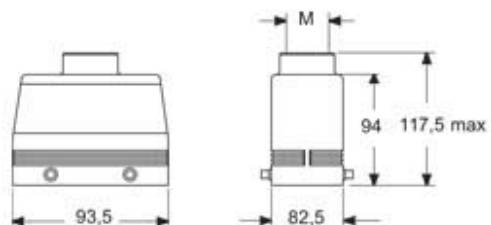

Part number

MHVE 32.40

Catalogue drawings

Notes