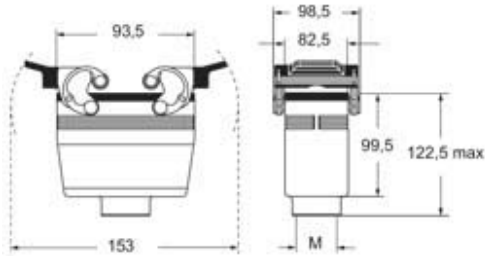

Part number

MHVE 32 G40

Catalogue drawings

Notes