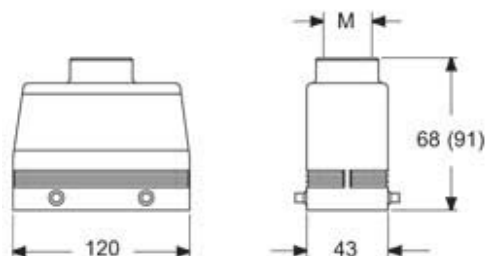

Part number

MHVE 24.32

Catalogue drawings

Notes