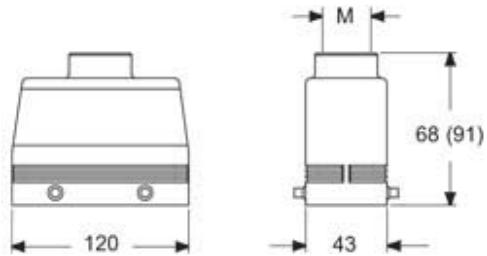

Part number

MHVE 24.25

Catalogue drawings

Notes