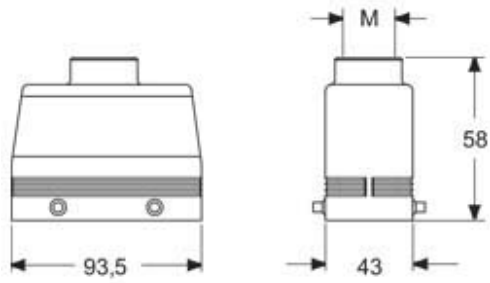

Part number

MHVE 16.25M

Catalogue drawings

Notes