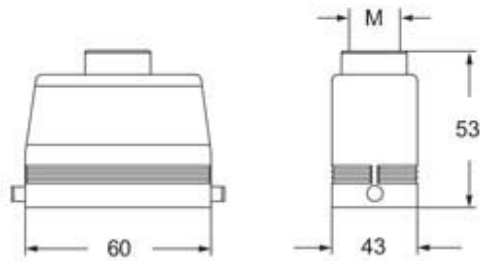

Part number

MHVE 06 L25M

Catalogue drawings

Notes