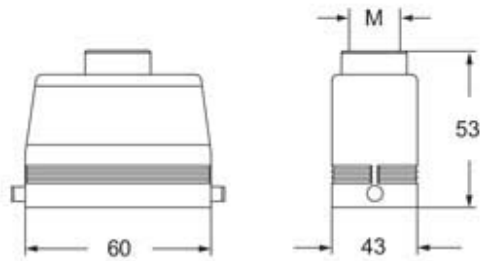

Part number

MHVE 06 L20M

Catalogue drawings

Notes