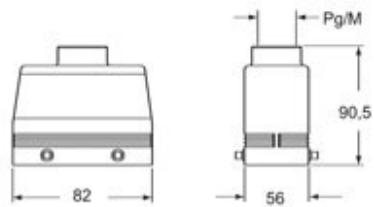

Part number

MHOW 50.32

Catalogue drawings

CHOW (CAOW) MHOW (MAOW)

CAWV MAVW

CHCW G

Notes