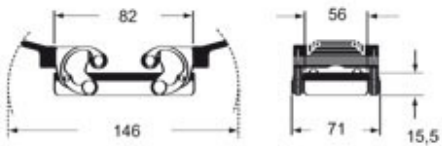

Technical data

IP degree of protection	IP65 / IP66 / IP69
--------------------------------	--------------------

Further technical details

Weight	209,00 g
Operating temperature range (min, max)	-40°C...+125°C

Part number

MHOW 50.32

Catalogue drawings

CHOW (CAOW) MHOW (MAOW)

CAWV MAVW

CHCW G

Notes