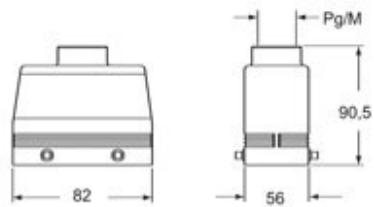

Part number

MHOW 50.25

Catalogue drawings

CHOW (CAOW) MHOW (MAOW)

CAWV MAVW

CHCW G

Notes