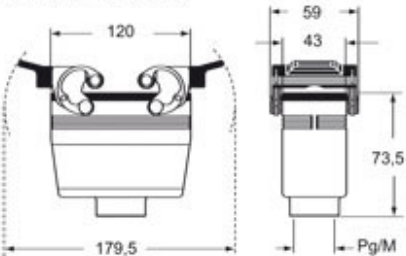

Part number

MHOW 24.32

Hood, W-TYPE series, with 4 pegs, M32 side cable entry, size "104.27"

Product description

Product type	Hood
Series	W-TYPE
Closing type	With 4 pegs
Size	Size 104.27
Cable entry	Side cable entry M32

Technical data

IP degree of protection	IP65 / IP66 / IP69
--------------------------------	--------------------

Further technical details

Weight	177,00 g
Operating temperature range (min, max)	-40°C...+125°C

Part number

MHOW 24.32

Catalogue drawings

CHOW (CAOW) MHOW (MAOW)

CHVW (CAVW) MHVW (MAVW)

CHCW G

CHVW G MHVW G

Notes