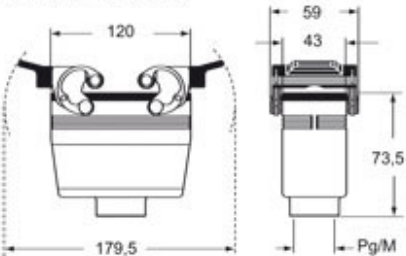

Part number

MHOW 24.25

Hood, W-TYPE series, with 4 pegs, M25 side cable entry, size "104.27"

Product description

Product type	Hood
Series	W-TYPE
Closing type	With 4 pegs
Size	Size 104.27
Cable entry	Side cable entry M25

Technical data

IP degree of protection IP65 / IP66 / IP69

Further technical details

Weight	197,00 g
Operating temperature range (min, max)	-40°C...+125°C

Material properties

Other materials	Gasket: FKM
Colour	RAL 9005 black
RoHs conformity	Compliant
China RoHs - EFUP	E
REACH SVHC substances	No

Part number

MHOW 24.25

Catalogue drawings

CHOW (CAOW) MHOW (MAOW)

CHVW (CAVW) MHVW (MAVW)

CHCW G

CHVW G MHVW G

Notes