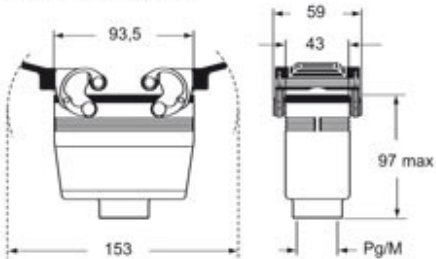

Part number

MHOW 16.32

Hood, W-TYPE series, with 4 pegs, M32 side cable entry, size "77.27"

Product description

Product type	Hood
Series	W-TYPE
Closing type	With 4 pegs
Size	Size 77.27
Cable entry	Side cable entry M32

Technical data

IP degree of protection IP65 / IP66 / IP69

Further technical details

Weight	175,00 g
Operating temperature range (min, max)	-40°C...+125°C

Material properties

Other materials	Gasket: FKM
Colour	RAL 9005 black
RoHs conformity	Compliant
China RoHs - EFUP	E
REACH SVHC substances	No

Part number

MHOW 16.32

Catalogue drawings

CHOW (CAOW) MHOW (MAOW)

CHVW (CAVW) MHVW (MAVW)

CHCW G

CAVW G MAVW G

Notes