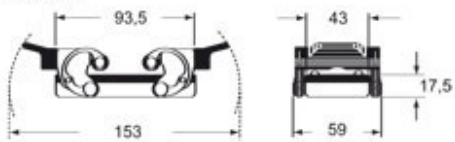

Part number

MHOW 16.32

Hood, W-TYPE series, with 4 pegs, M32 side cable entry, size "77.27"

Product description

Product type	Hood
Series	W-TYPE
Closing type	With 4 pegs
Size	Size 77.27
Cable entry	Side cable entry M32

Technical data

IP degree of protection IP65 / IP66 / IP69

Further technical details

Weight	175,00 g
Operating temperature range (min, max)	-40°C...+125°C

Material properties

Other materials	Gasket: FKM
Colour	RAL 9005 black
RoHs conformity	Compliant
China RoHs - EFUP	E
REACH SVHC substances	No

Part number

MHOW 16.32

Catalogue drawings

CHOW (CAOW) MHOW (MAOW)

CHVW (CAVW) MHVW (MAVW)

CHCW G

CAVW G MAVW G

Notes