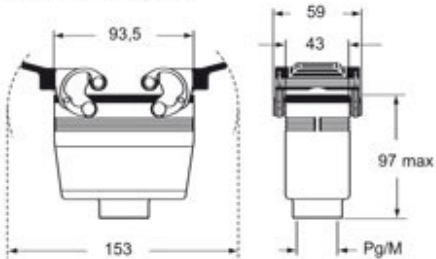

## Product description

<b>Product type</b>	Hood
<b>Series</b>	W-TYPE
<b>Closing type</b>	With 4 pegs
<b>Size</b>	Size 77.27
<b>Cable entry</b>	Side cable entry M25

## Further technical details

<b>Weight</b>	183,00 g
<b>Operating temperature range (min, max)</b>	-40°C...+125°C

## Catalogue drawings

CHOW (CAOW) MHOW (MAOW)

CHVW (CAVW) MHVW (MAVW)

CHCW G

CAVW G MAVW G

Notes