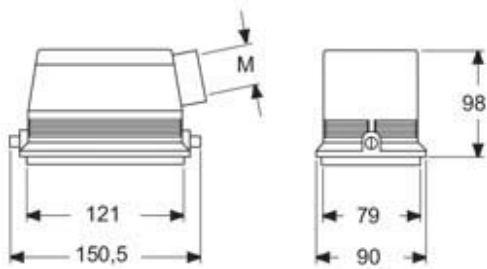

Part number

MHOE 48 L40

Catalogue drawings

Notes