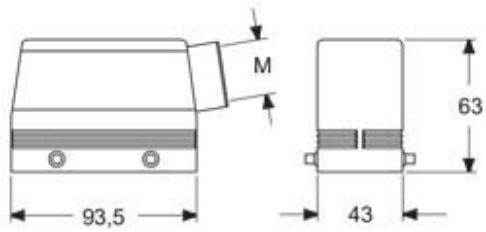

Part number

MHOE 16.32M

Catalogue drawings

Notes